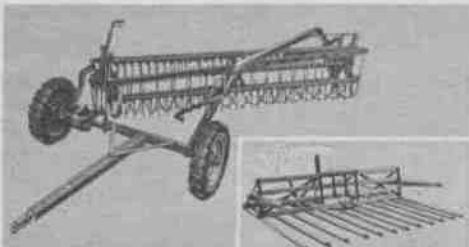

Harrow Packer

DAVID BRADLEY Single and Tandem Disc Harrows

Spring Tooth, Spike Tooth and Flexible Drags

Accurate Seeder

Bulldozer-Plow

Plain and Traveling Table Hammer Mills

Farm, Field, Poultry fencing of all kinds

Sickle bar Mower

Lawn Mower

Side Delivery Rakes, Buck Rakes, Dump Rakes

Power Take Off and Mounted type Mowers

Rider-weighted Roll

Utility Trailer

FARM-MASTER Aluminum Roofing-Siding

DAVID BRADLEY Hydraulic Controls