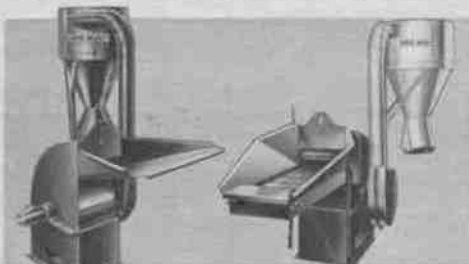

Harrow Packer

DAVID BRADLEY Single and Tandem Disc Harrows

Spring Tooth, Spike Tooth and Flexible Drags

Accurate Seeder

Bulldozer-Plow

Plain and Traveling Table Hammer Mills

Farm, Field, Poultry fencing of all kinds

Sickle bar Mower

Lawn Mower

Side Delivery Rakes, Buck Rakes, Dump Rakes

Power Take Off and Mounted type Mowers

Rider-weighted Roll

Utility Trailer

FARM-MASTER Aluminum Roofing-Siding

DAVID BRADLEY Hydraulic Controls