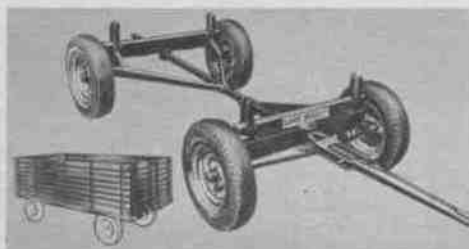

AVAILABLE IN

DAVID BRADLEY Garden Tractor

Helps you do hours work in minutes, makes tough jobs easy. Efficient tractor furnishes plenty of power to operate any of the 14 interchangeable attachments below. It's fun to use.

2-Wheel and 4-wheel 75-bu. Manure Spreaders

Lime, fertilizer Spreaders and Seeders

Garden Plow

Adjustable Disc

Flat Deck Wagons and Auto-Tire Wagon Gears

Furrowmaster and Hi-Clearance Tractor Plows

Husky Drag Harrow

Harrow Packer

DAVID BRADLEY Single and Tandem Disc Harrows

Spring Tooth, Spike Tooth and Flexible Drags

Accurate Seeder

Bulldozer-Plow

Plain and Traveling Table Hammer Mills

Farm, Field, Poultry fencing of all kinds

Sickle bar Mower

Lawn Mower

Side Delivery Rakes, Buck Rakes, Dump Rakes

Power Take Off and Mounted type Mowers

Rider-weighted Roll

Utility Trailer

FARM-MASTER Aluminum Roofing-Siding

DAVID BRADLEY Hydraulic Controls