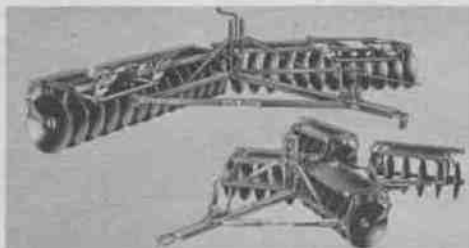

AVAILABLE IN

DAVID BRADLEY Garden Tractor

Helps you do hours work in minutes, makes tough jobs easy. Efficient tractor furnishes plenty of power to operate any of the 14 interchangeable attachments below. It's fun to use.

2-Wheel and 4-wheel 75-bu. Manure Spreaders

Lime, fertilizer Spreaders and Seeders

Garden Plow

Adjustable Disc

Flat Deck Wagons and Auto-Tire Wagon Gears

Furrowmaster and Hi-Clearance Tractor Plows

Husky Drag Harrow

Harrow Packer

DAVID BRADLEY Single and Tandem Disc Harrows

Spring Tooth, Spike Tooth and Flexible Drags

Accurate Seeder

Bulldozer-Plow

Plain and Traveling Table Hammer Mills

Farm, Field, Poultry fencing of all kinds

Sickle bar Mower

Lawn Mower

Side Delivery Rakes, Buck Rakes, Dump Rakes

Power Take Off and Mounted type Mowers

Rider-weighted Roll

Utility Trailer

FARM-MASTER Aluminum Roofing-Siding

DAVID BRADLEY Hydraulic Controls