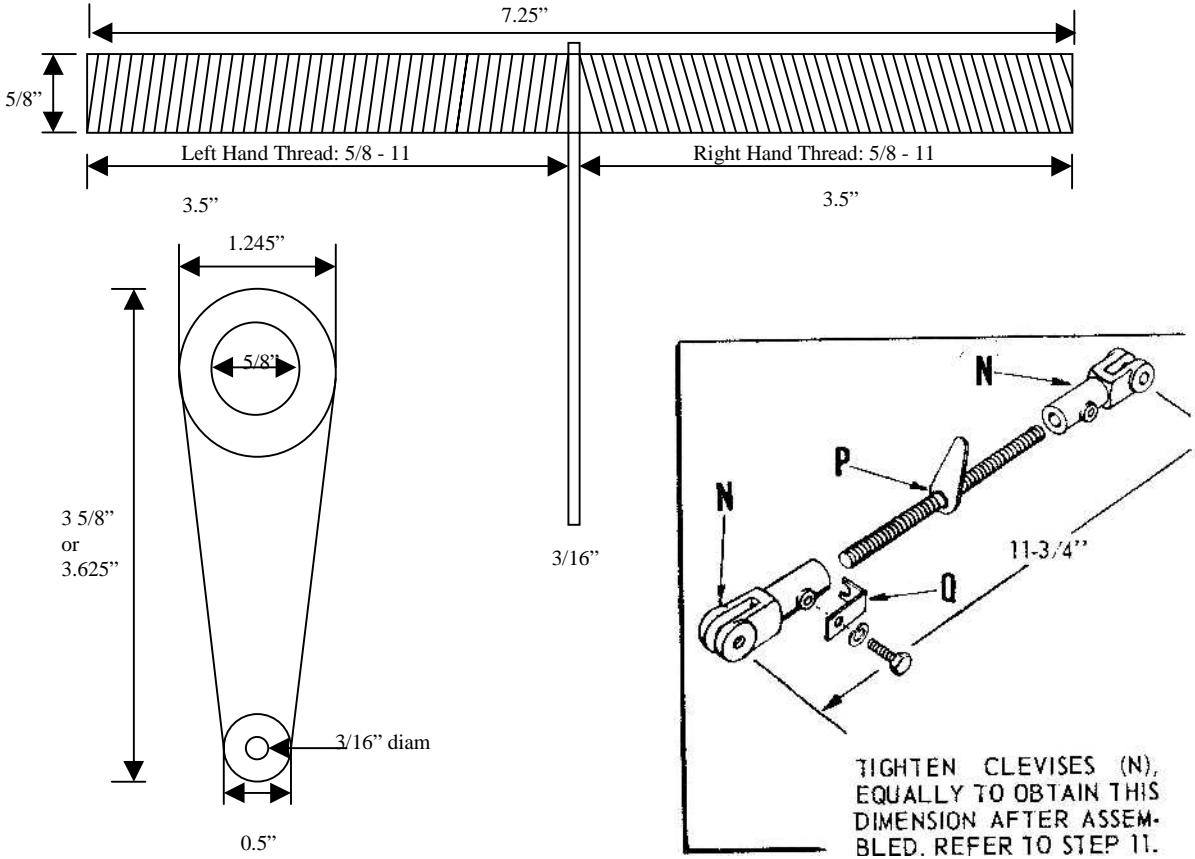

# Adjusting Screw & Handle

Left Hand Taper Tap 5/8"-11, Order #04916136 @ \$13.66

Right Hand Taper Tap 5/8"-11 Order #04476131 @ \$8.91

Round Die Stock for 1 1/2" Oder #03721321 @ \$4.73

Left Hand Round Split Adjustable Die HSS 5/8-11 Order #03846136 @ \$16.48

Right Hand Round Split Adjustable Die HSS 5/8-11 MSC Order #03775392 @ \$11.12

Grizzly #G6954 @ \$3.95